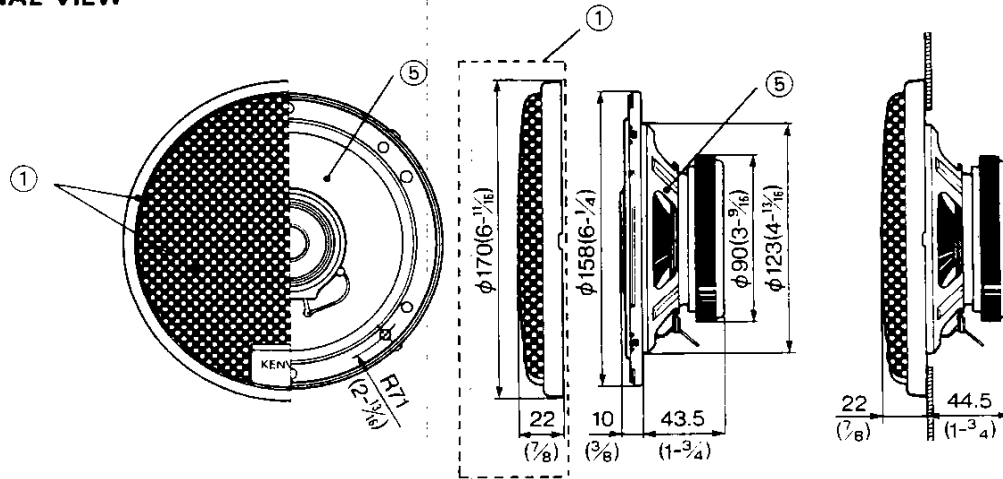

KFC-1674

SERVICE MANUAL

KENWOOD

©1992-11 PRINTED IN JAPAN
B51-6531-00(MC) 1734

EXTERNAL VIEW

UNIT: mm (inch)

PARTS INCLUDED

- ② 4.5m(15ft).....X2
- ③ $\phi 4-30(3/16-1-3/16)$ X6
- ④ X6

PARTS LIST

★ New parts
Parts without **Parts No.** are not supplied.
Les articles non mentionnés dans le **Parts No.** ne sont pas fournis.
Teile ohne **Parts No.** werden nicht geliefert.

Ref No.	New Parts	Parts No.	Description
①	★	B06-0741-08	Grille ass'y
②		E30-5135-08	Cord set
③ ④		N99-1086-18	Screw set
⑤	★	T15-0222-08	Speaker

SPECIFICATIONS

1. Speakers
2. Woofer.....158mm(6in) Water Resistant
     Cone Type 220g(7.8oz) Magnet
   - Tweeter.....50mm(1-1/8in) Water Resistant
     Cone Type
   - Peak Power.....100 Watts
   - Frequency Response.....50Hz~20,000Hz
   - Sensitivity.....92 dB/W at 1m
   - Impedance.....4 Ohms
   - Weight Per Speaker With Grille.....1,680g(3.7lb)/Pair.

We follow a policy of advancements in development.
For this reason specifications may be changed without notice.

KENWOOD CORPORATION

KENWOOD U.S.A. CORPORATION
P.O. BOX 22745 2201 East Dominguez St. Long Beach CA 90810 U.S.A.
550 Clark Drive Mount Olive New Jersey 07826 U.S.A.
99 994 Iwaena St. Aiea Hawaii 96701

KENWOOD ELECTRONICS CANADA INC.
6070 Keswile Road Mississauga Ontario Canada L5T 1S8

KENWOOD ELECTRONICS LATIN AMERICA S.A.
P.O. BOX 55-2791 Pista 6 Plaza Chaste Cl. 47 y Adulfo de la Guardia Panama Republic de Panama

TRIO-KENWOOD U.K. LIMITED
KENWOOD House Dwight Road Watford Herts WD1 8EB United Kingdom

KENWOOD ELECTRONICS BENELUX N.V.
Mocnensesteenweg 418 B-1930 Zaventem Belgium

KENWOOD ELECTRONICS DEUTSCHLAND GMBH
Rembrucher Str. 15 60556 Heusenstamm Germany

TRIO-KENWOOD FRANCE S.A.
13 Boulevard Ne. 75018 Paris France

KENWOOD LINEAR S.p.A.
20125 Milano-Via Aiole 50 Italy

KENWOOD ESPAÑA S.A.
Borja 239-08020 Barcelona Spain

KENWOOD ELECTRONICS AUSTRALIA PTY. LTD. (A/C N. 001 499 074)
P.O. BOX 504 8 Figgies Drive Australia Centre Melbourne VIC 3140 Australia

KENWOOD & LEE ELECTRONICS LTD
Unit 37 2-3729 Leung 37 Tower 1 Metroplaza 223 Hing Fong Road Kowloon Hong Kong

KENWOOD ELECTRONICS SINGAPORE PTE LTD
No. 1 Geylang Lane # 07-02 Singapore 1334